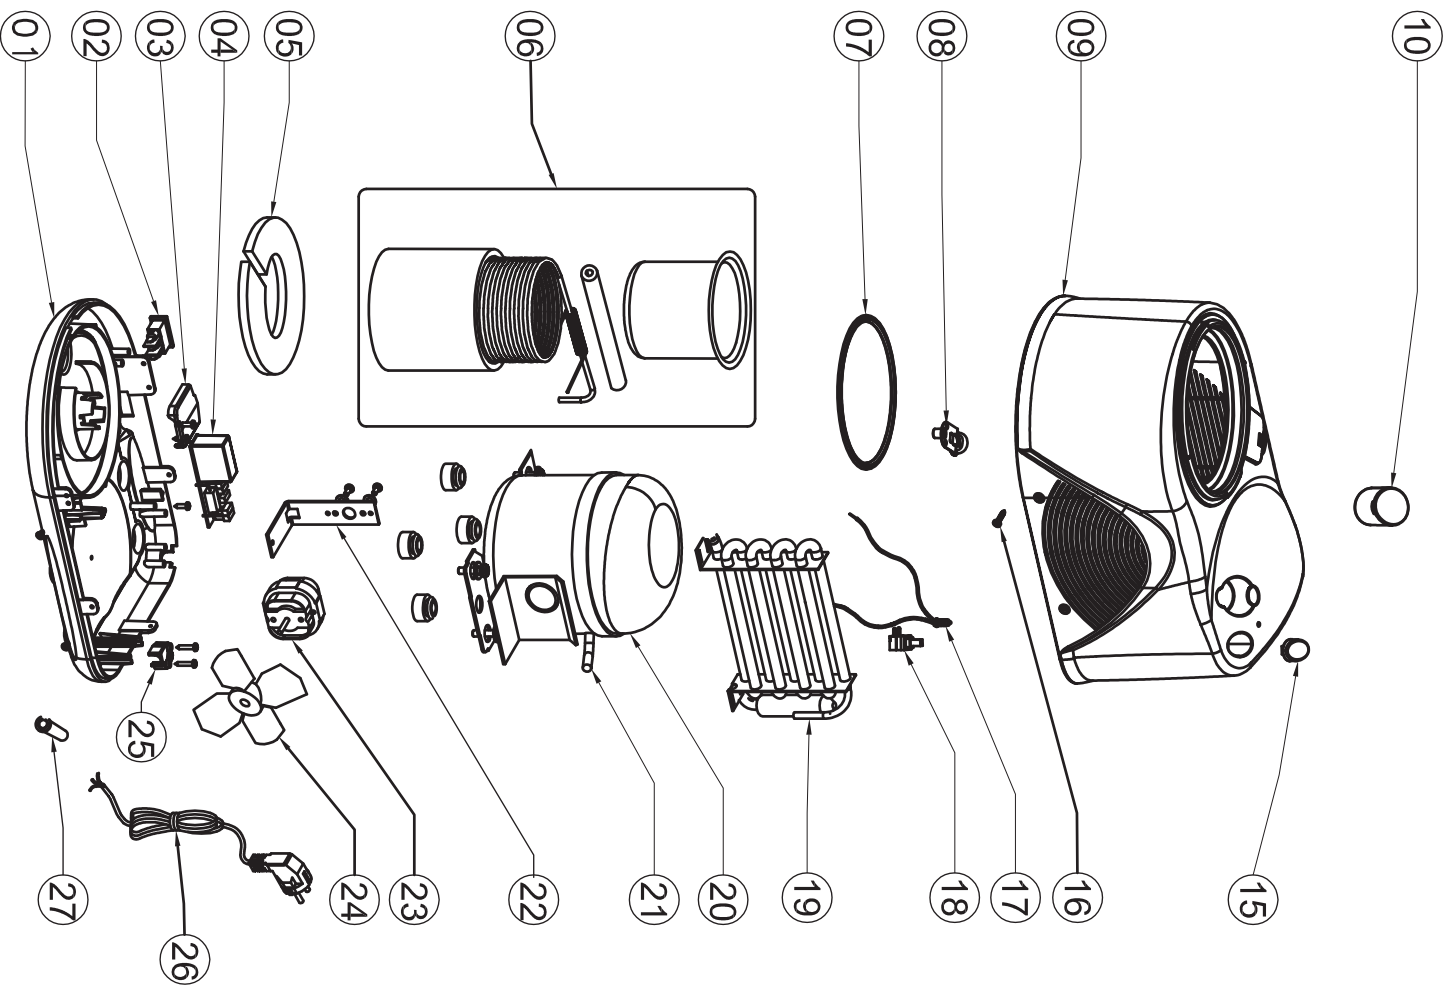

ICE CREAM MAKER TALENT WHITE AND BLACK • Spare part list

Ref drawing Nr.: 5510101

Tav.	Ref. Numbe	Item Cod	Description	Q.ty
50		KCM042	COMPLETE PADDLE	1
99		50993140	INSTRUCTION BOOK	1
99		544205	MAIL BOX	1
99		5802	KIT 2 LOWER POLYSTYRENE	1
99		5803	KIT UPPER POLYSTYRENE	1

NEMO

RIF. 99 Non presente nell'esposso
Descrizione / Description
GELATO & SORBET ART
Data 10/11/14 N° Disegno 5510101
Date Drawing N°