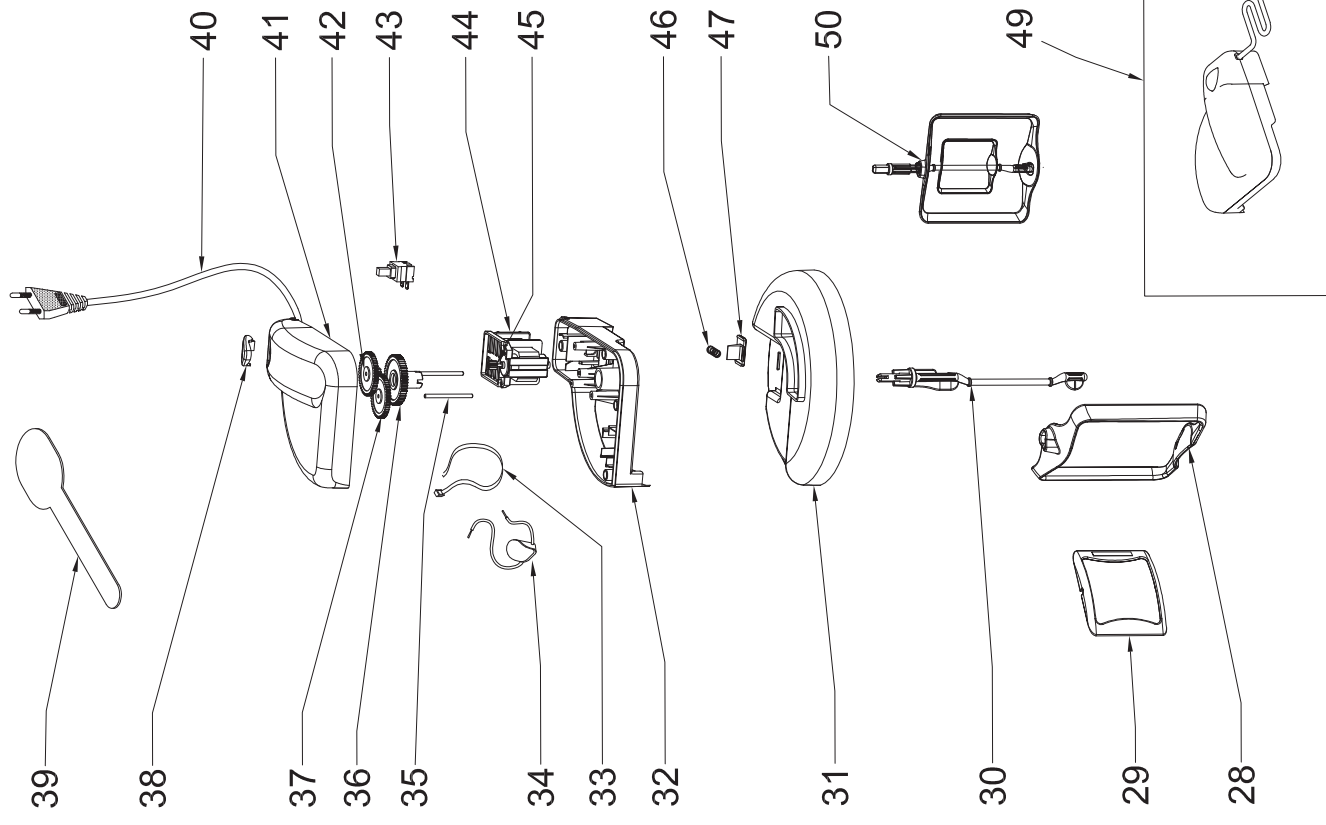

ICE CREAM MACHINE ARTEGELATO IVORY • Spare part list
Ref drawing Nr.: 5510100

Tav.	Ref. Numbe	Item Cod	Description	Q.ty
1		1101008070	LOWER HOUSING	1
2		302501	POWER INLET	1
3		10620027	COVER	1
4		307900940	ELECTRONIC BOARD	1
5		5637	INSULATING PS	1
6		0950006	EVAPORATOR COMPLETE	1
7		113001	BOWL GASKET	1
8		10620032	HOUSING LOCKING	1
9		614110	HOUSING	1
10		109527	MEASURER	1
11		1095050	HOUSING TIMER	1
12		1095052	SWITCH TIMER	1
13		307400503	ELECTRONIC TIMER	1
14		1095051	LOWER TIMER HOUSING	1
15		614114	SWITCH COVER	1
16		222600742	SCREW	1
17		304208	LIGHT + ORANGE SIGHT GLASS	1
18		300250	POWER SWITCH PUSH TYPE	1
19		1650011R03	CONDENSER WITH FILTER	1
20		321400549R01	COMPRESSOR	1
21		210700706	CHARGING PIPE AND VALVE	1
22		10750888	MOTOR FAN SUPPORT	1
23		321414	FAN MOTOR	1
24		110100808	COOLING FAN	1
25		110602	CLAMP CABLE	1
26		314400706	POWER CORD W/SCHUKO PLUG	1
27		110100364	CABLE ANCHORAGE	1
28		10058	OUTER PADDLE	1
29		10059	INNER PADDLE	1
30		10056	AXIS FOR PADDLE	1
31		1064072R01	TRANSPARENT LID	1
32		106723	LOWER MOTOR HOUSING	1
33		315003	200X2,6 NYLON HOSE CLAMP	1
34		0963160	WIRING WITH TERMOSTAT 110°C	1
35		22716	GEAR PIN 3X43	1
36		1510R01	Z54 GEAR	1
37		150901	Z40 GEAR	1
38		619967	SWITCH COVER	1
39		1009	ICE CREAM SPATULA	1
40		314400767	POWER CORD	1
41		106798	GEAR MOTOR LID	1
42		150900	Z11/47 GEAR	1
43		300250	POWER SWITCH PUSH TYPE	1
44		KAC090	MOTOR WITH PIGNON	1

ICE CREAM MACHINE ARTEGELATO IVORY • Spare part list

Ref drawing Nr.: 5510100

Tav.	Ref. Numbe	Item Cod	Description	Q.ty
45		KAC090	MOTOR WITH PIGNON	1
46		2294	SPRING	1
47		106320	LID LOCKING	1
48		0610160	ASSEMBLED TIMER 99'	1
49		04000152	ASSEMBLED GEAR MOTOR	1
50		KCM042	COMPLETE PADDLE	1
99		50993140	INSTRUCTION BOOK	1
99		544205	MAIL BOX	1
99		5802	KIT 2 LOWER POLYSTYRENE	1
99		5803	KIT UPPER POLYSTYRENE	1