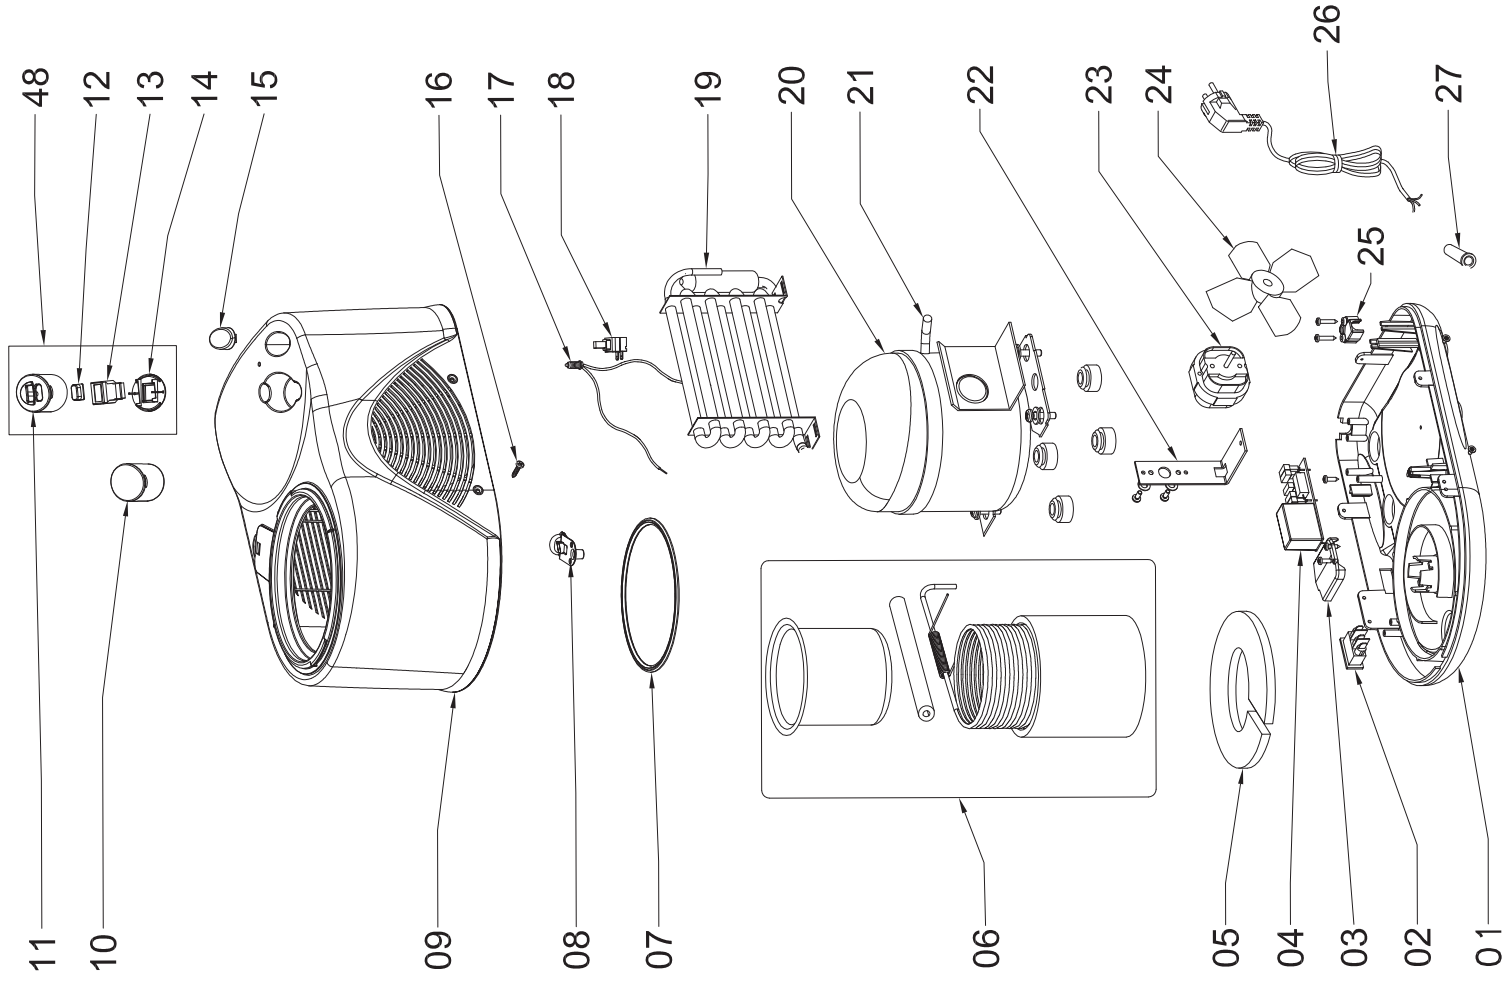

ICE CREAM MACHINE ARTEGELATO IVORY • Spare part list
Ref drawing Nr.: 5510100

Tav.	Ref. Numbe	Item Cod	Description	Q.ty
1		1101008070	LOWER HOUSING	1
2		302501	POWER INLET	1
3		10620027	COVER	1
4		307900940	ELECTRONIC BOARD	1
5		5637	INSULATING PS	1
6		0950006	EVAPORATOR COMPLETE	1
7		113001	BOWL GASKET	1
8		10620032	HOUSING LOCKING	1
9		614110	HOUSING	1
10		109527	MEASURER	1
11		1095050	HOUSING TIMER	1
12		1095052	SWITCH TIMER	1
13		307400503	ELECTRONIC TIMER	1
14		1095051	LOWER TIMER HOUSING	1
15		614114	SWITCH COVER	1
16		222600742	SCREW	1
17		304208	LIGHT + ORANGE SIGHT GLASS	1
18		300250	POWER SWITCH PUSH TYPE	1
19		1650011R03	CONDENSER WITH FILTER	1
20		321400549R01	COMPRESSOR	1
21		210700706	CHARGING PIPE AND VALVE	1
22		10750888	MOTOR FAN SUPPORT	1
23		321414	FAN MOTOR	1
24		110100808	COOLING FAN	1
25		110602	CLAMP CABLE	1
26		314400706	POWER CORD W/SCHUKO PLUG	1
27		110100364	CABLE ANCHORAGE	1
28		10058	OUTER PADDLE	1
29		10059	INNER PADDLE	1
30		10056	AXIS FOR PADDLE	1
31		1064072R01	TRANSPARENT LID	1
32		106723	LOWER MOTOR HOUSING	1
33		315003	200X2,6 NYLON HOSE CLAMP	1
34		0963160	WIRING WITH TERMOSTAT 110°C	1
35		22716	GEAR PIN 3X43	1
36		1510R01	Z54 GEAR	1
37		150901	Z40 GEAR	1
38		619967	SWITCH COVER	1
39		1009	ICE CREAM SPATULA	1
40		314400767	POWER CORD	1
41		106798	GEAR MOTOR LID	1
42		150900	Z11/47 GEAR	1
43		300250	POWER SWITCH PUSH TYPE	1
44		KAC090	MOTOR WITH PIGNON	1

ICE CREAM MACHINE ARTEGELATO IVORY • Spare part list

Ref drawing Nr.: 5510100

Tav.	Ref. Numbe	Item Cod	Description	Q.ty
45		KAC090	MOTOR WITH PIGNON	1
46		2294	SPRING	1
47		106320	LID LOCKING	1
48		0610160	ASSEMBLED TIMER 99'	1
49		04000152	ASSEMBLED GEAR MOTOR	1
50		KCM042	COMPLETE PADDLE	1
99		50993140	INSTRUCTION BOOK	1
99		544205	MAIL BOX	1
99		5802	KIT 2 LOWER POLYSTYRENE	1
99		5803	KIT UPPER POLYSTYRENE	1