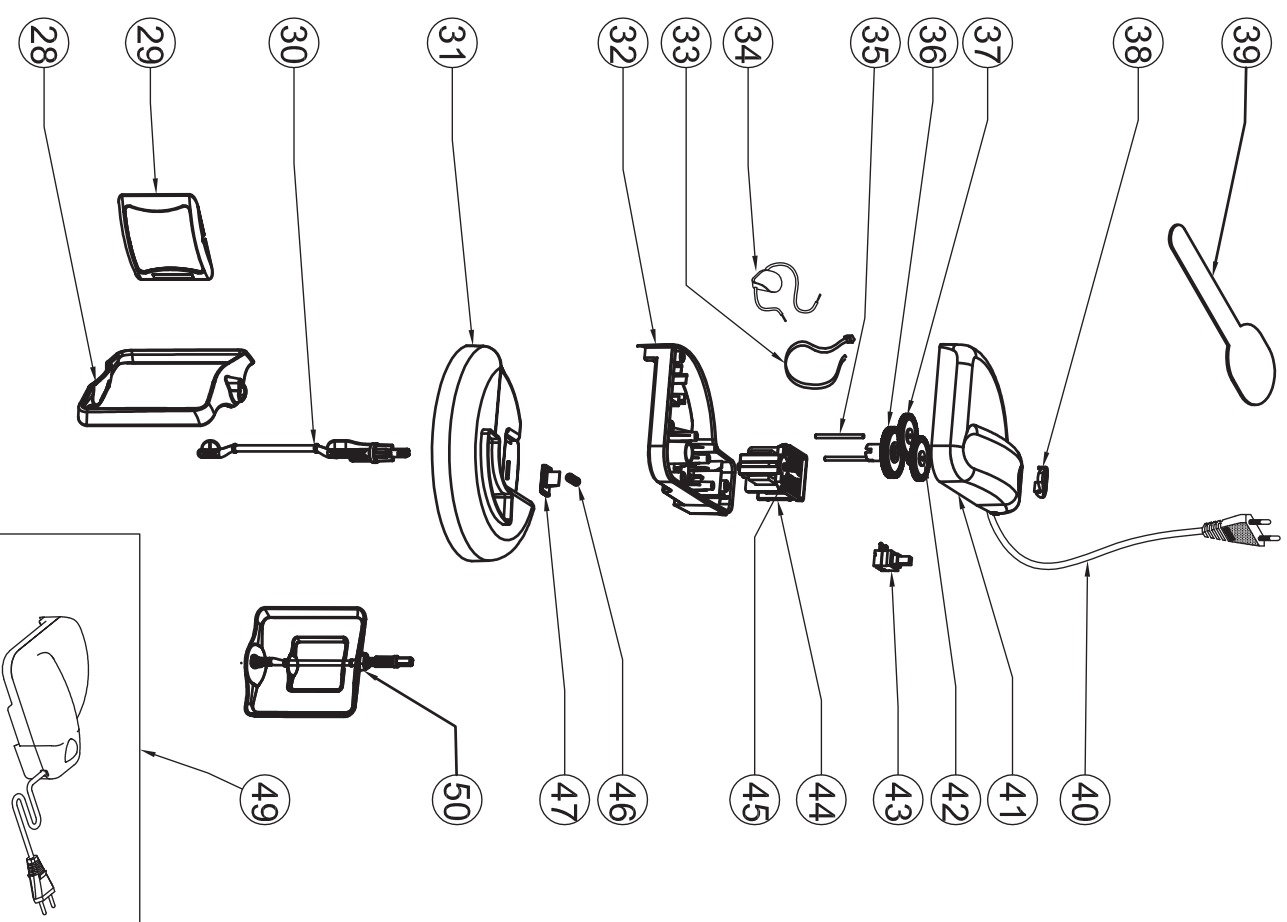

ICE CREAM MAKER TALENT WHITE AND BLACK • Spare part list

Ref drawing Nr.: 5510101

Tav.	Ref. Numbe	Item Cod	Description	Q.ty
50		KCM042	COMPLETE PADDLE	1
99		50993140	INSTRUCTION BOOK	1
99		544205	MAIL BOX	1
99		5802	KIT 2 LOWER POLYSTYRENE	1
99		5803	KIT UPPER POLYSTYRENE	1

NEMO

RIF. 99 Non presente nell'esposso
Descrizione / Description
GELATO & SORBET ART
Data 10/11/14 N° Disegno 5510101
Date Drawing N°